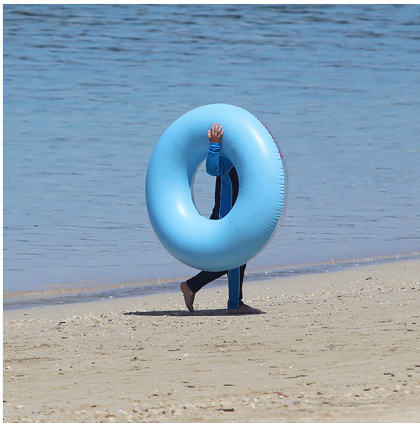

## Portal 2

**medium**

archival pigment print  
photograph

**dimensions**

25.4 cm x 25.4 cm  
(10 in x 10 in)

**edition**

30

## Portal 3

**medium**

archival pigment print  
photograph

**dimensions**

25.4 cm x 25.4 cm  
(10 in x 10 in)

**edition**

30