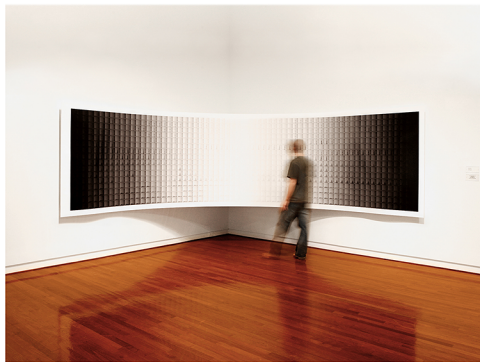

JUST BEING

medium

archival pigment print
photograph

dimensions

36 cm x 135 cm
(14 in x 57 in)

edition

25

dimensions

100 cm x 373 cm
(39 in x 159 in)

edition

10

dimensions

152 cm x 574 cm
(54 in x 220 in)

edition

1

installation view
The Contemporary Museum, Honolulu, Hawaii, USA