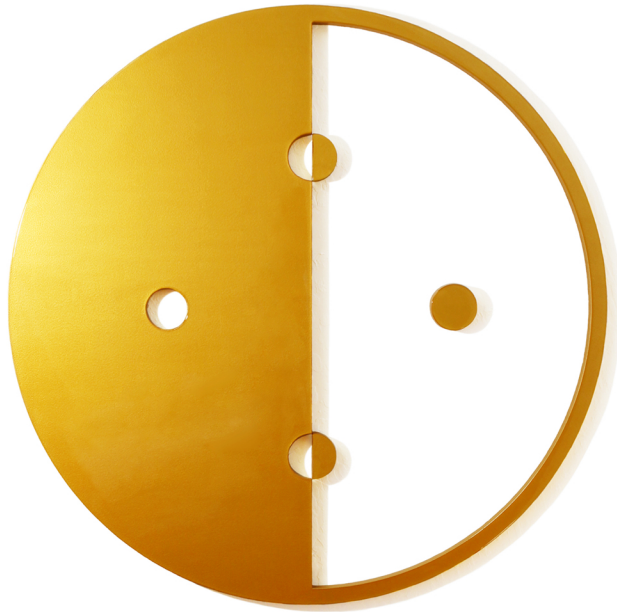

Connect

medium

resin coated gold paint
on cnc cut medex mdf

dimensions

100 cm x 100 cm
(39 5/8 in x 39 5/8 in)

'Connect' is part of a body of artworks, first exhibited during Stargaze's inaugural exhibition, 'DRIFT'. The artworks looked at the dynamics of universal interactions between heavenly bodies from the micro to the macro levels. From the orbit of electrons around nuclei in atoms, to the revolution of planets around stars, we are in constant interaction with one another: attracting, colliding, fusing, repelling, eclipsing and passing.

front and side view