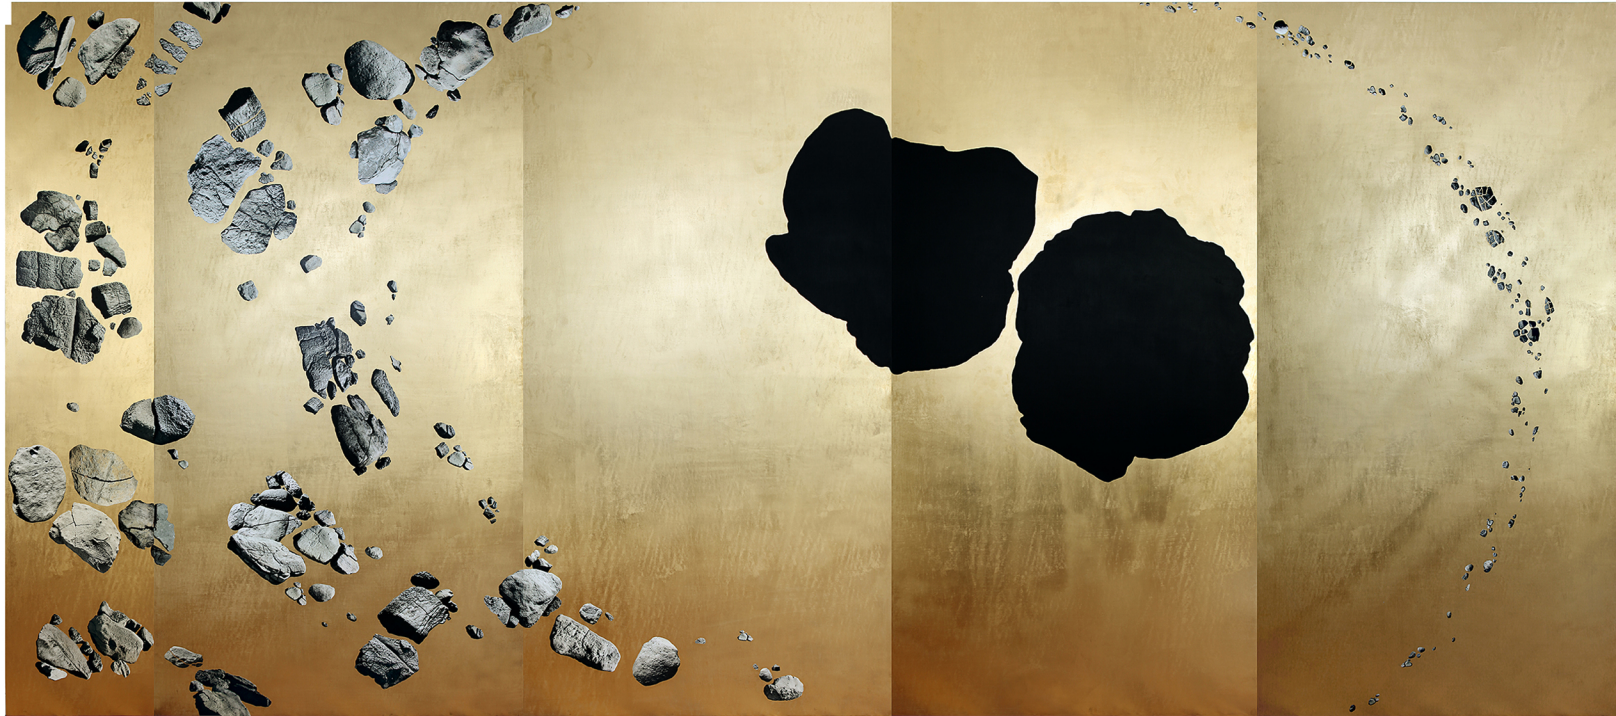

## Binary

### medium

photographic collage  
on painted wood

### dimensions

5.4 m x 2.4 m  
(17 ft 8 1/2 in x 8 ft)

The commissioned mural, 'Binary' was a part of Stargaze's inaugural exhibition, 'DRIFT'. The artworks looked at the dynamics of universal interactions between heavenly bodies from the micro to the macro levels. From the orbit of electrons around nuclei in atoms, to the revolution of planets around stars, we are in constant interaction with one another: attracting, colliding, fusing, repelling, eclipsing and passing.